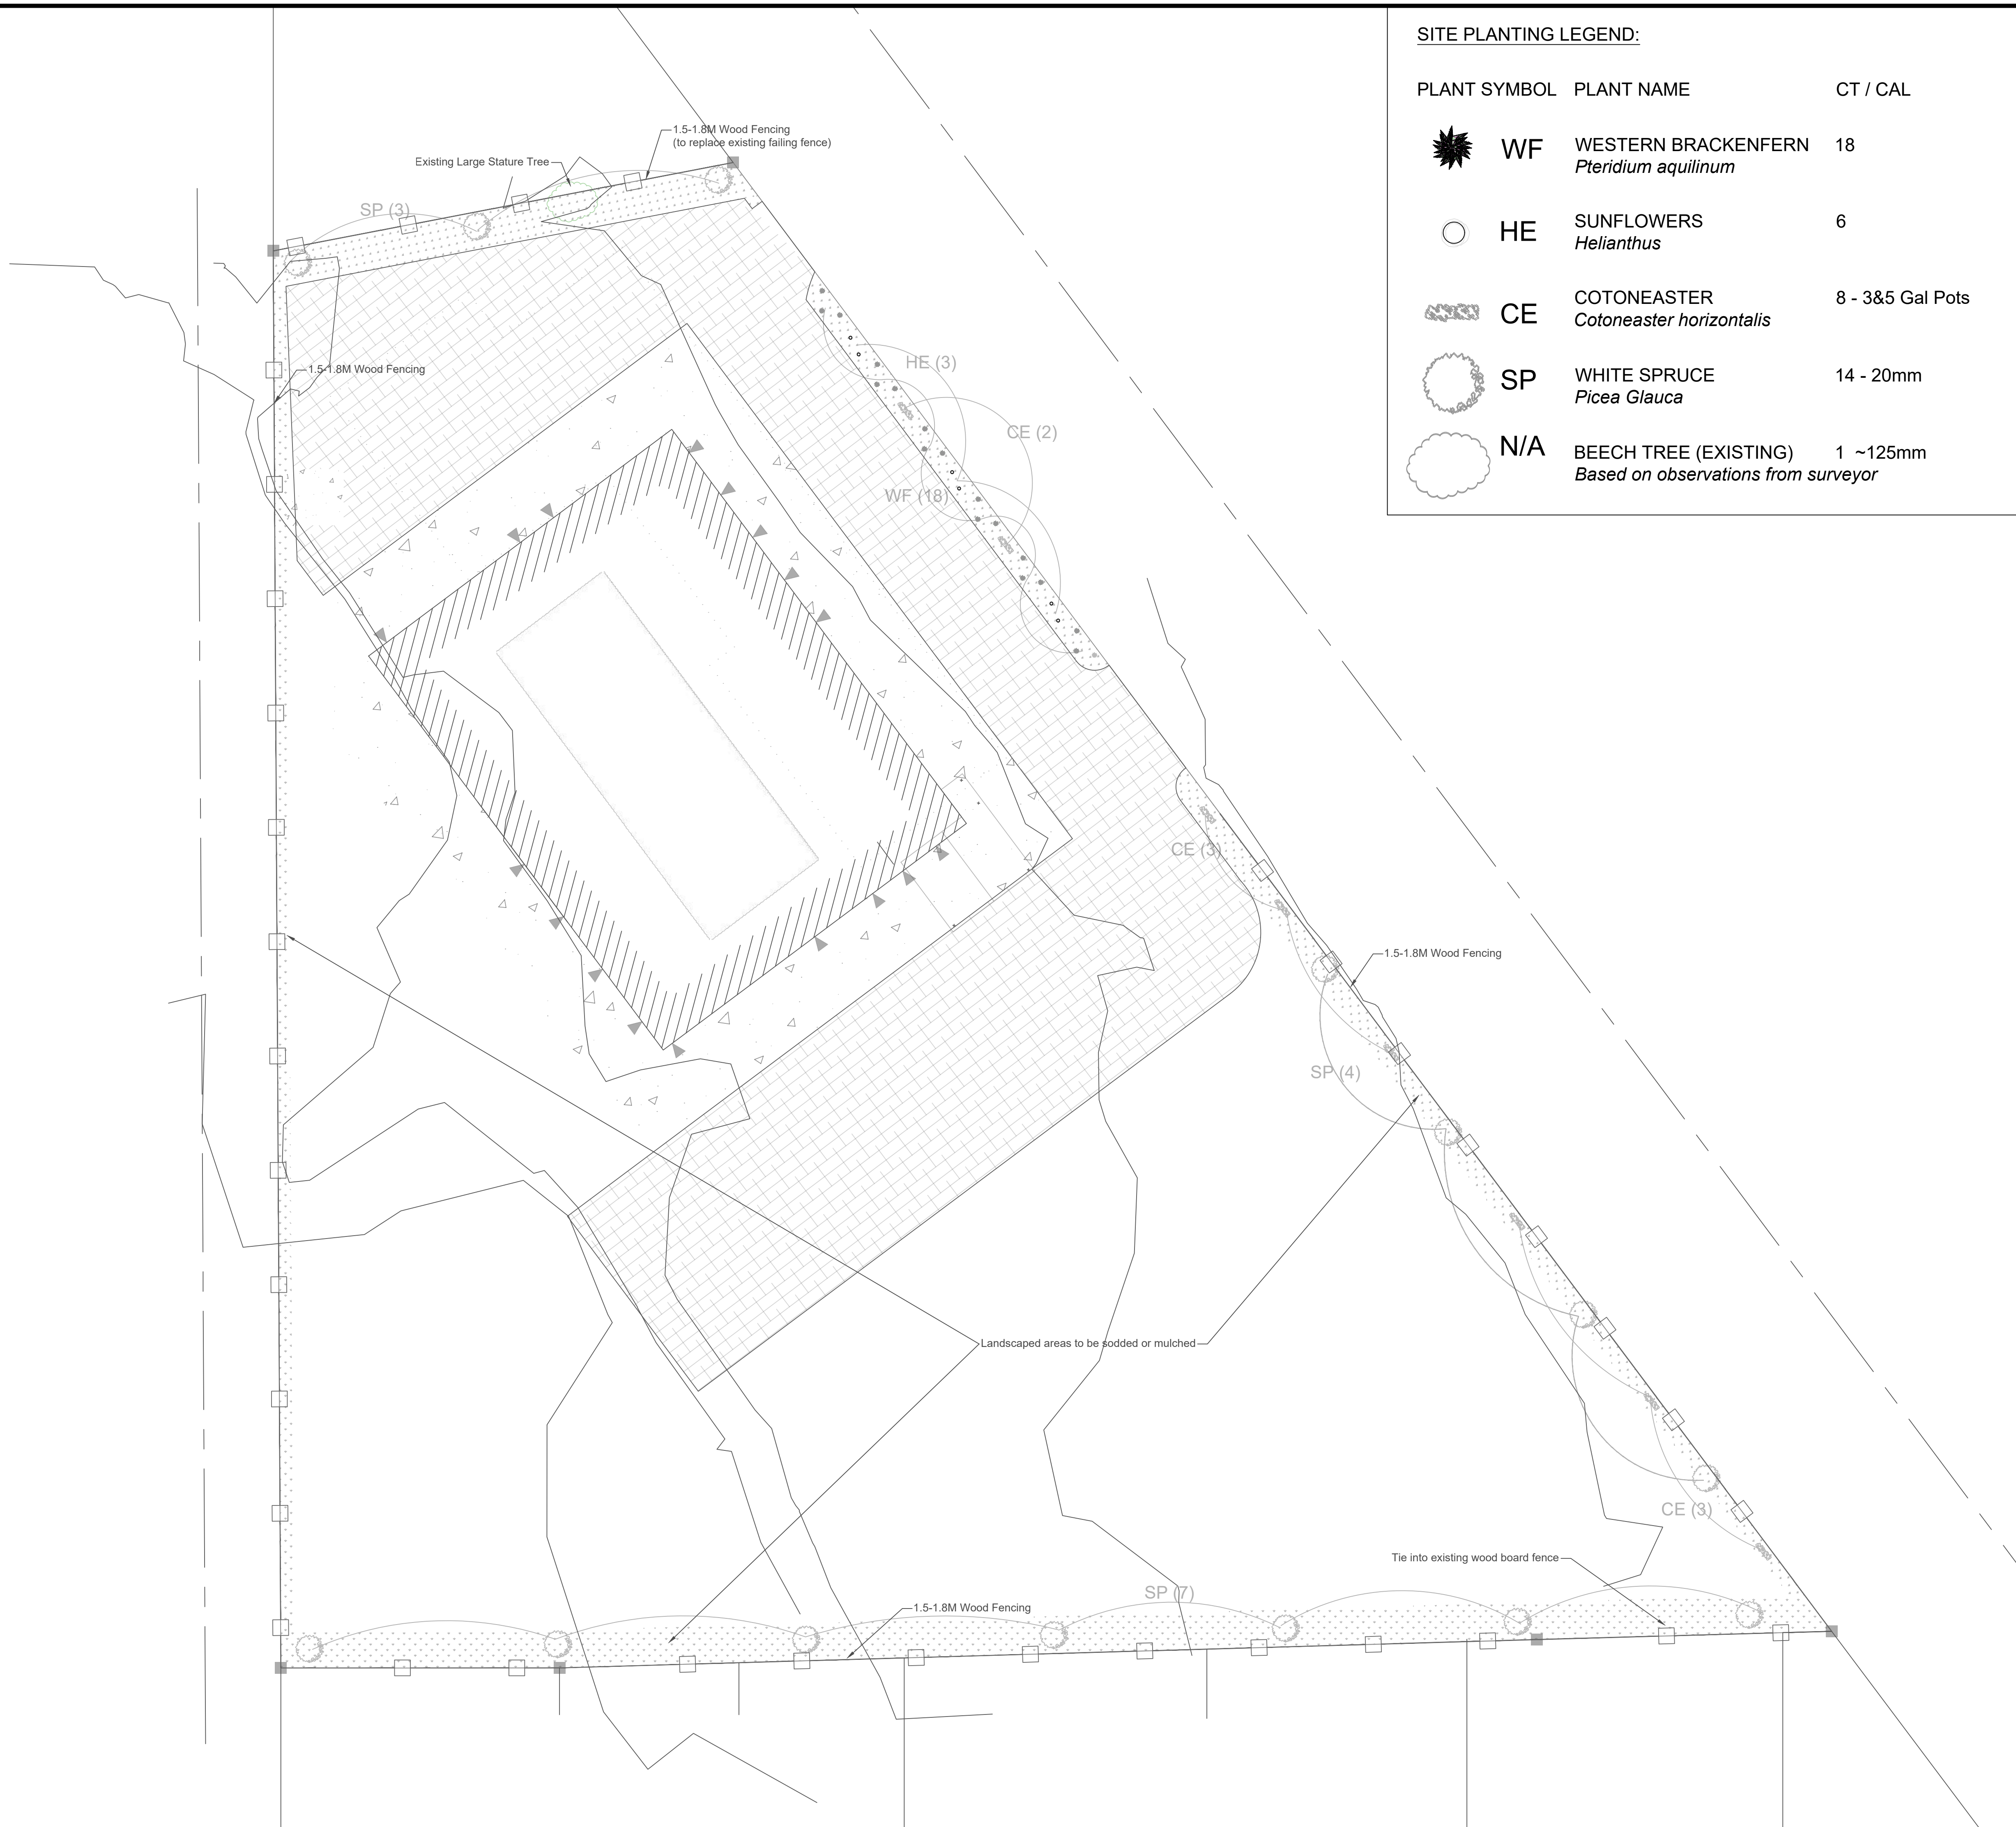

SITE PLANTING LEGEND:

PLANT SYMBOL	PLANT NAME	CT / CAL
	WF WESTERN BRACKENFERN <i>Pteridium aquilinum</i>	18
	HE SUNFLOWERS <i>Helianthus</i>	6
	CE COTONEASTER <i>Cotoneaster horizontalis</i>	8 - 3&5 Gal Pots
	SP WHITE SPRUCE <i>Picea Glauca</i>	14 - 20mm
	N/A BEECH TREE (EXISTING) <i>Based on observations from surveyor</i>	1 ~125mm

452 SYKES STREET PLANTING PLAN

VERSION HISTORY

VERSION	TITLE	PREPARED
1	FOR SITE PLAN SUBMISSION	JAN 13, 2024

PREPARED BY: BTONCIC

PRINTED ON: JAN 15, 2024