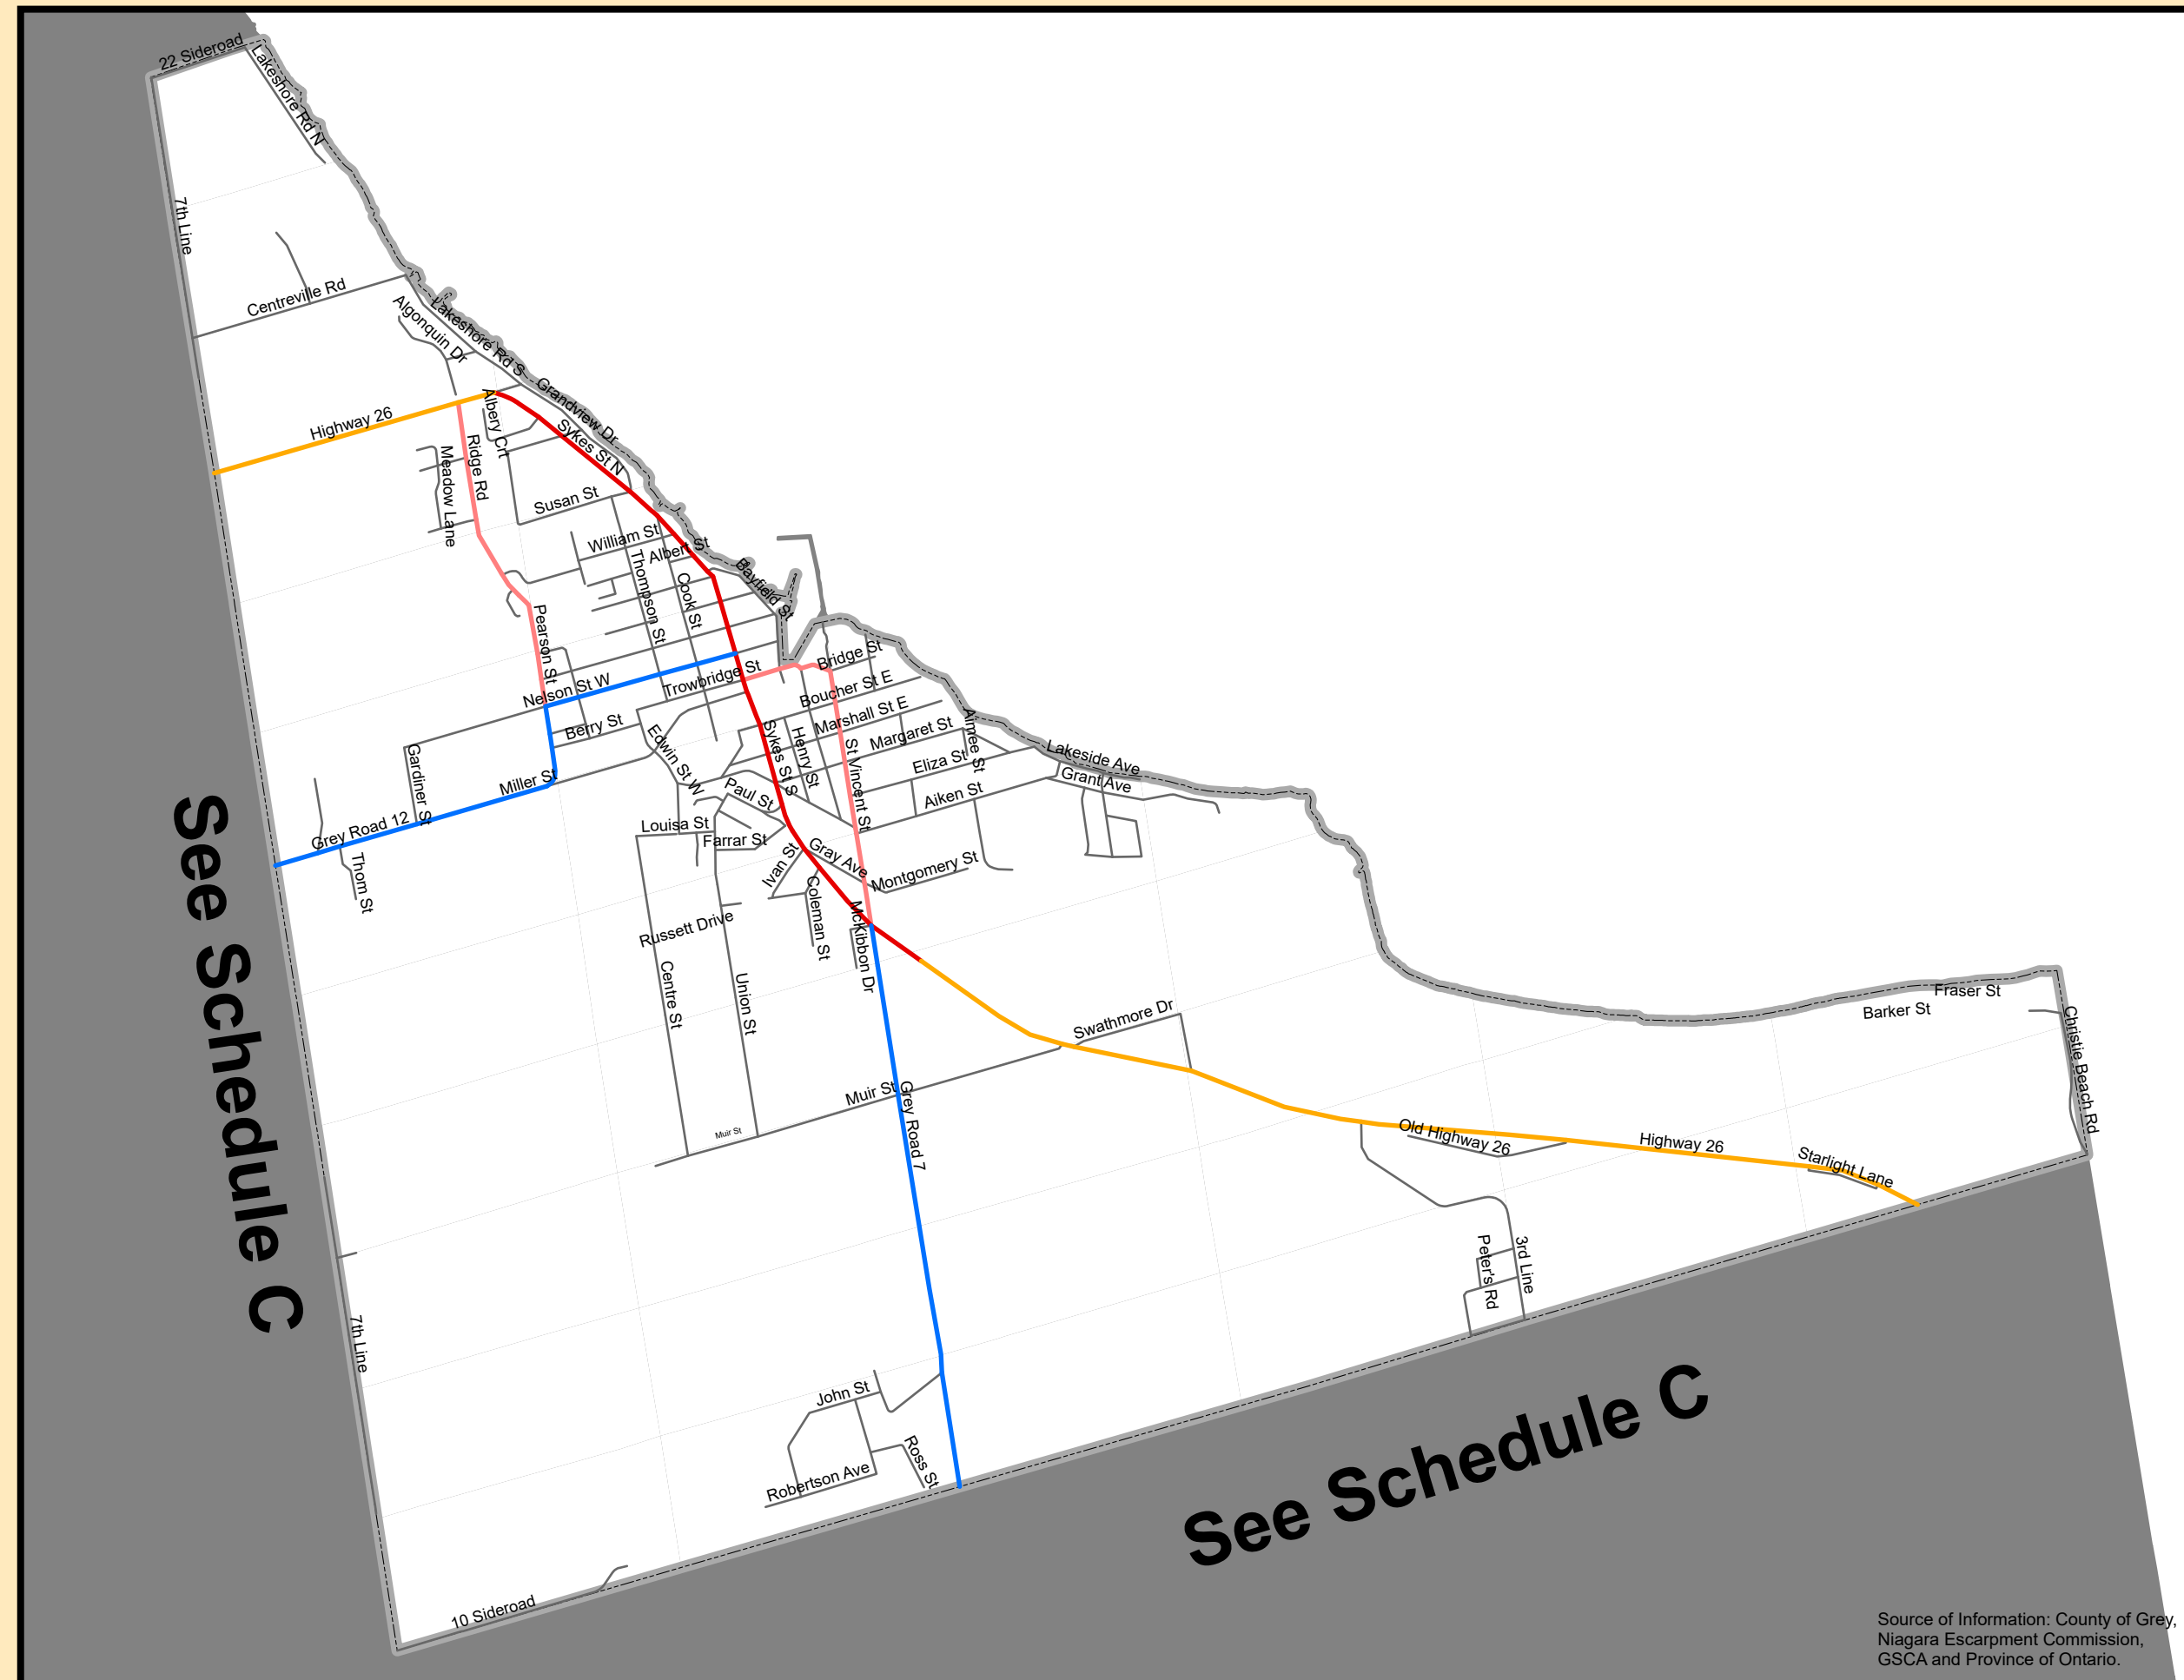

Municipality of Meaford

Official Plan Schedule C-1 Transportation

Legend

-  Federal Lands
-  Provincial Highway
-  Grey County Road
-  Connecting Link
-  Collector Road
-  Local Road

Source of Information: County of Grey, Niagara Escarpment Commission, GSCA and Province of Ontario.