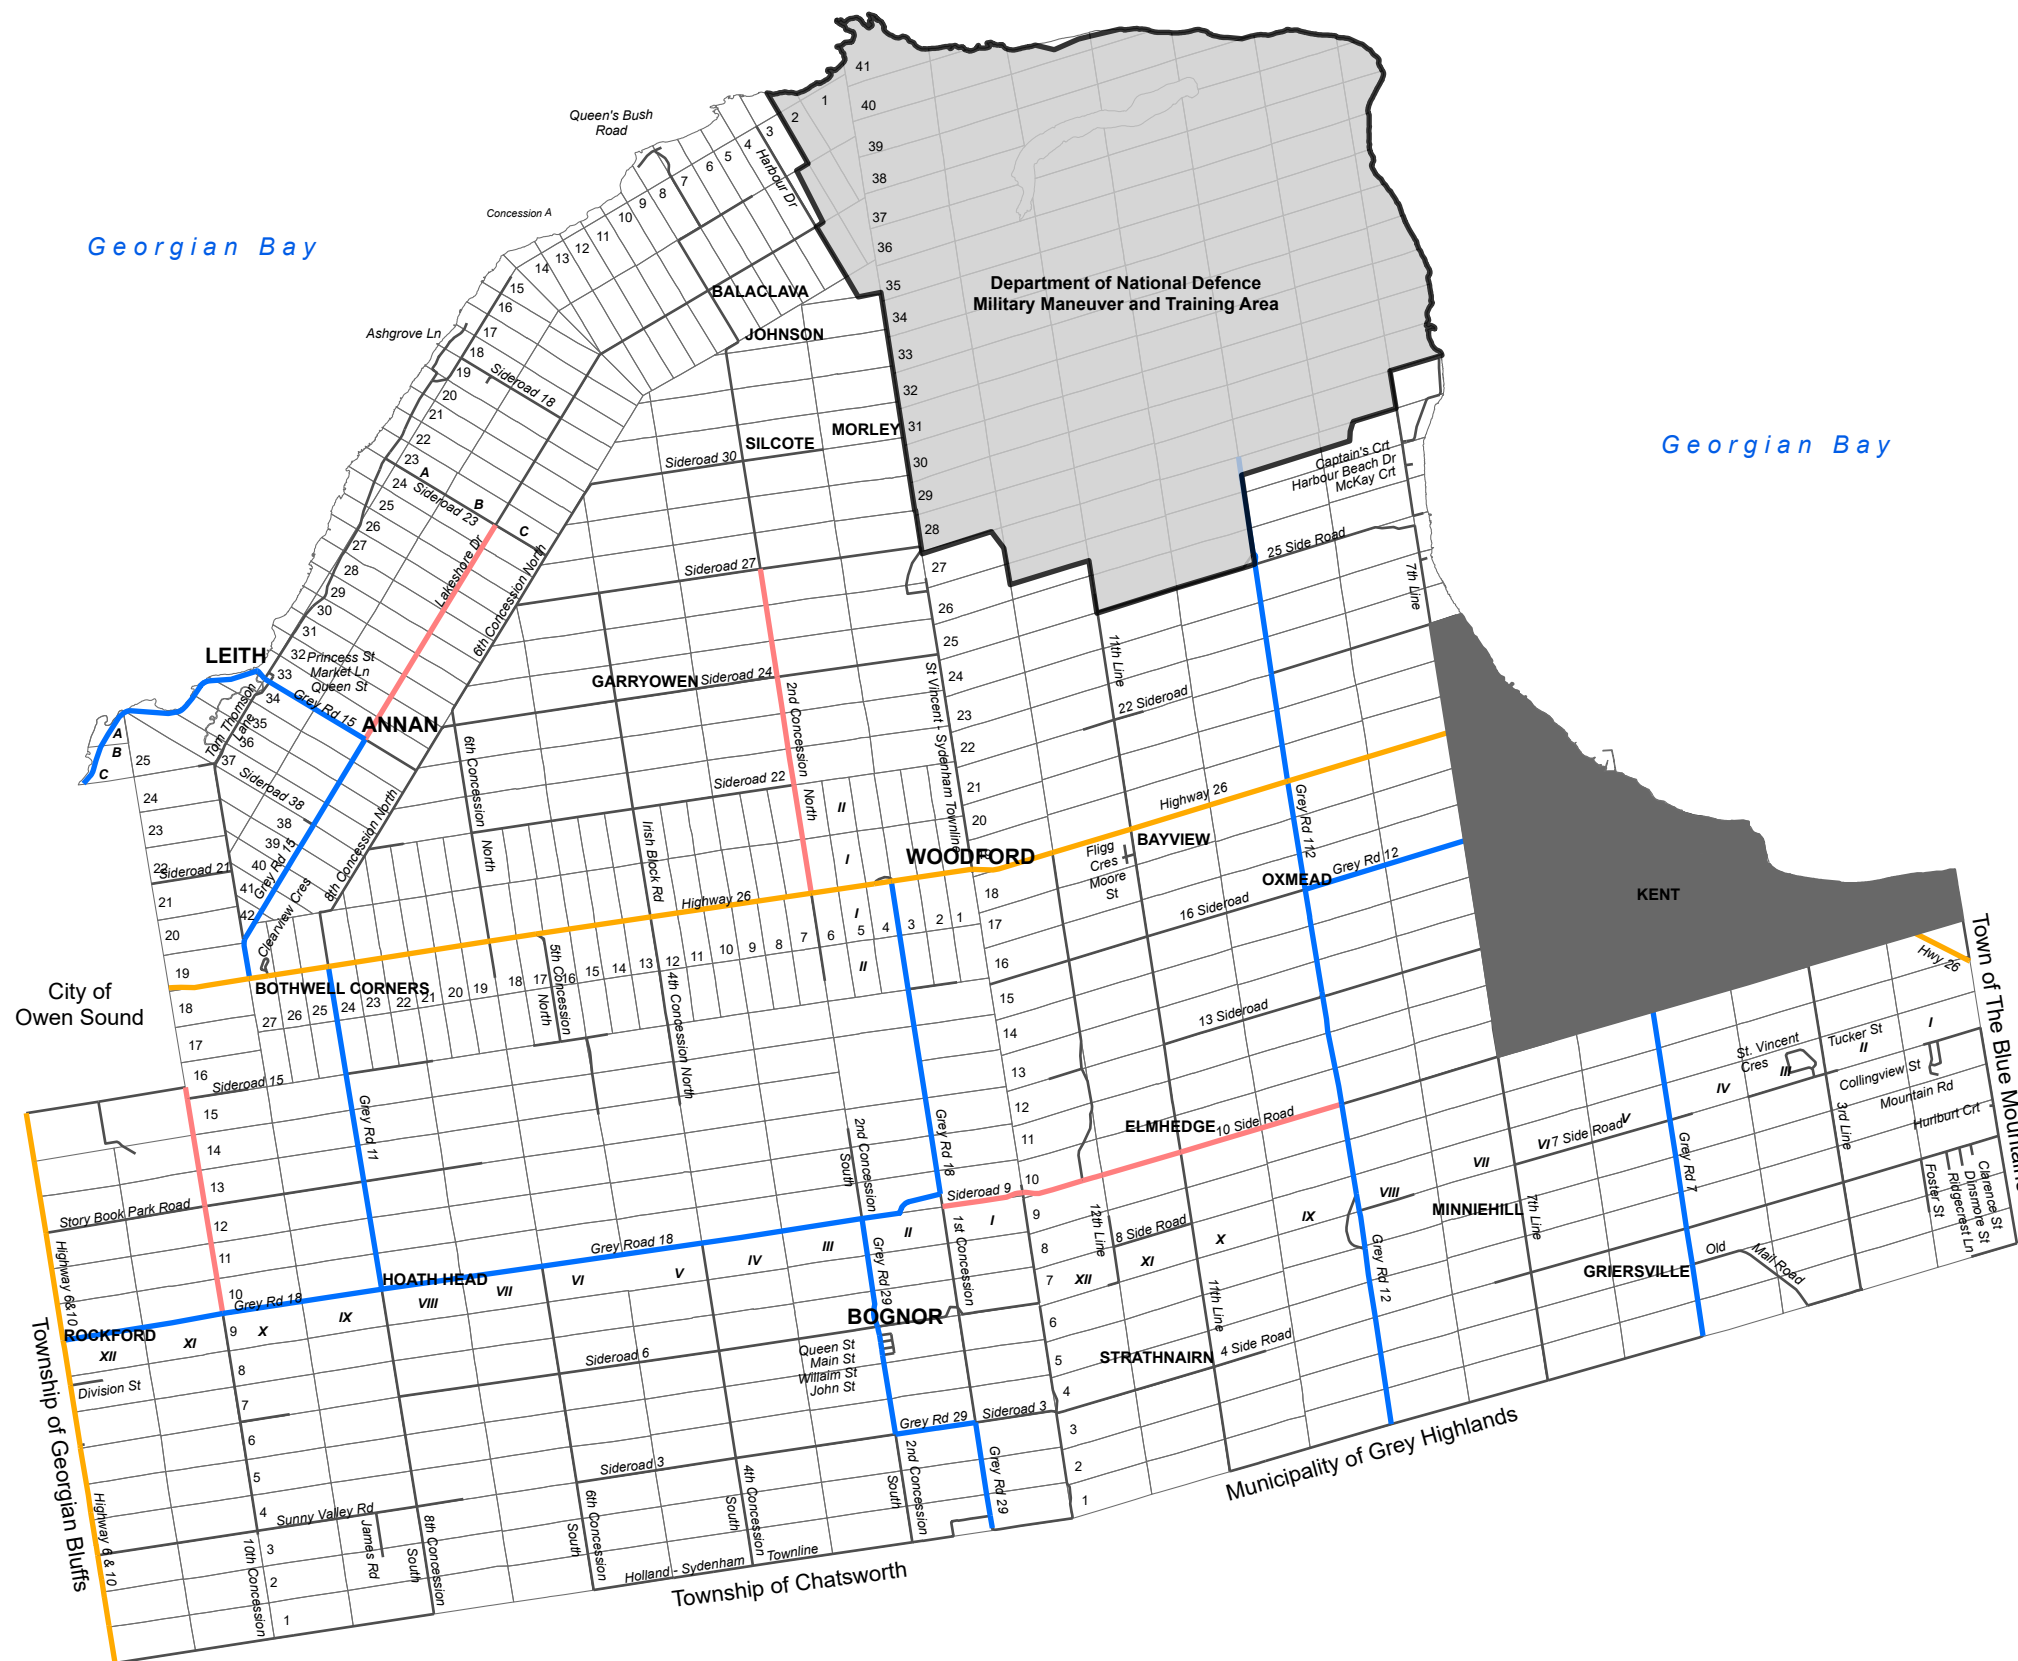

# Municipality of Meaford Official Plan Schedule C Transportation

## Legend

-  Federal Lands
-  Provincial Highway
-  Grey County Road
-  Connecting Link
-  Collector Road
-  Local Road

Source of Information: County of Grey, Niagara Escarpment Commission, GSCA and Province of Ontario.