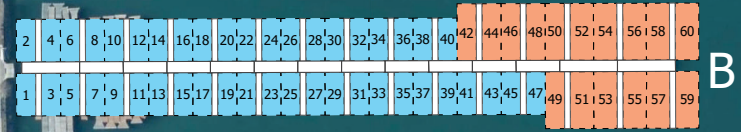

Meaford Harbour Municipality of Meaford

- 20' Slip
- 25' Slip
- 30' Slip
- 40' Slip
- 45' Slip
- 50' Slip

Service Dock

Boat Launch

River Docks