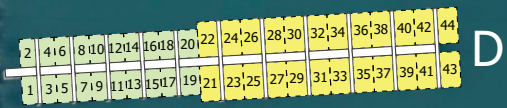

Meaford Harbour Municipality of Meaford

- 20' Slip
- 25' Slip
- 30' Slip
- 40' Slip
- 45' Slip
- 50' Slip

Service Dock

Boat Launch

River Docks