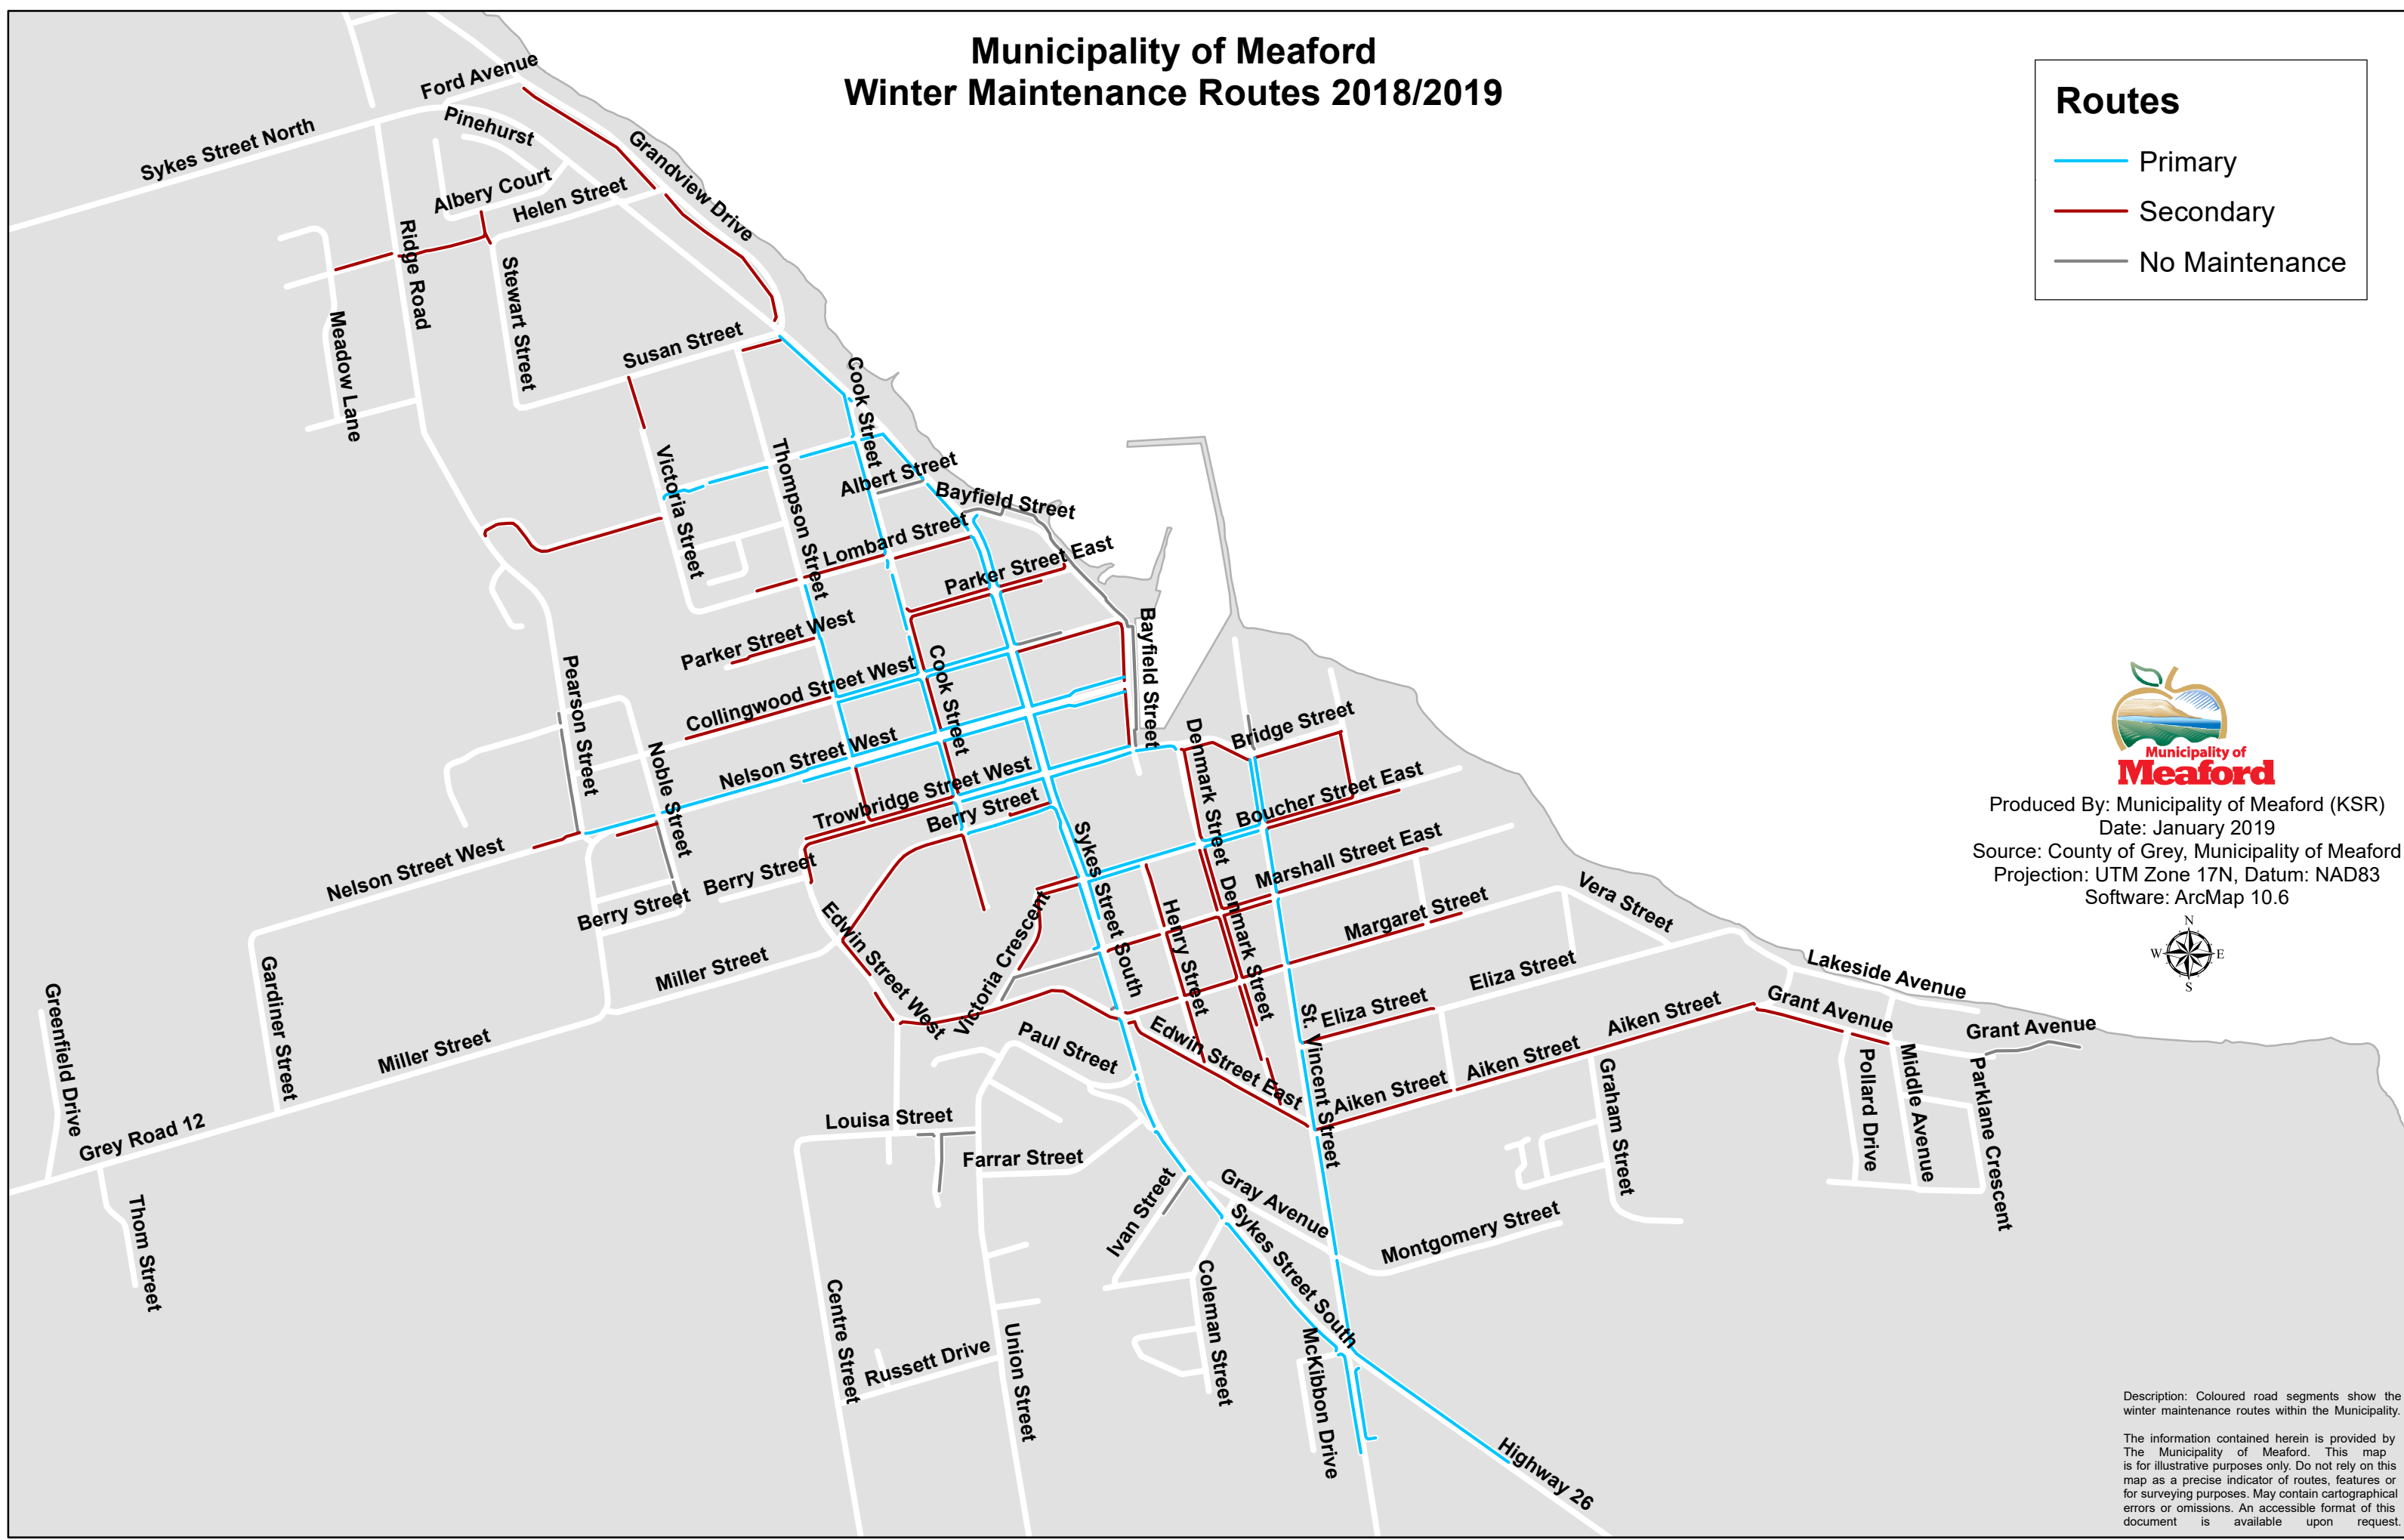

# Municipality of Meaford Winter Maintenance Routes 2018/2019

## Routes

- Primary
- Secondary
- No Maintenance

Municipality of  
**Meaford**

Produced By: Municipality of Meaford (KSR)  
Date: January 2019  
Source: County of Grey, Municipality of Meaford  
Projection: UTM Zone 17N, Datum: NAD83  
Software: ArcMap 10.6

Description: Coloured road segments show the winter maintenance routes within the Municipality.

The information contained herein is provided by The Municipality of Meaford. This map is for illustrative purposes only. Do not rely on this map as a precise indicator of routes, features or for surveying purposes. May contain cartographical errors or omissions. An accessible format of this document is available upon request.