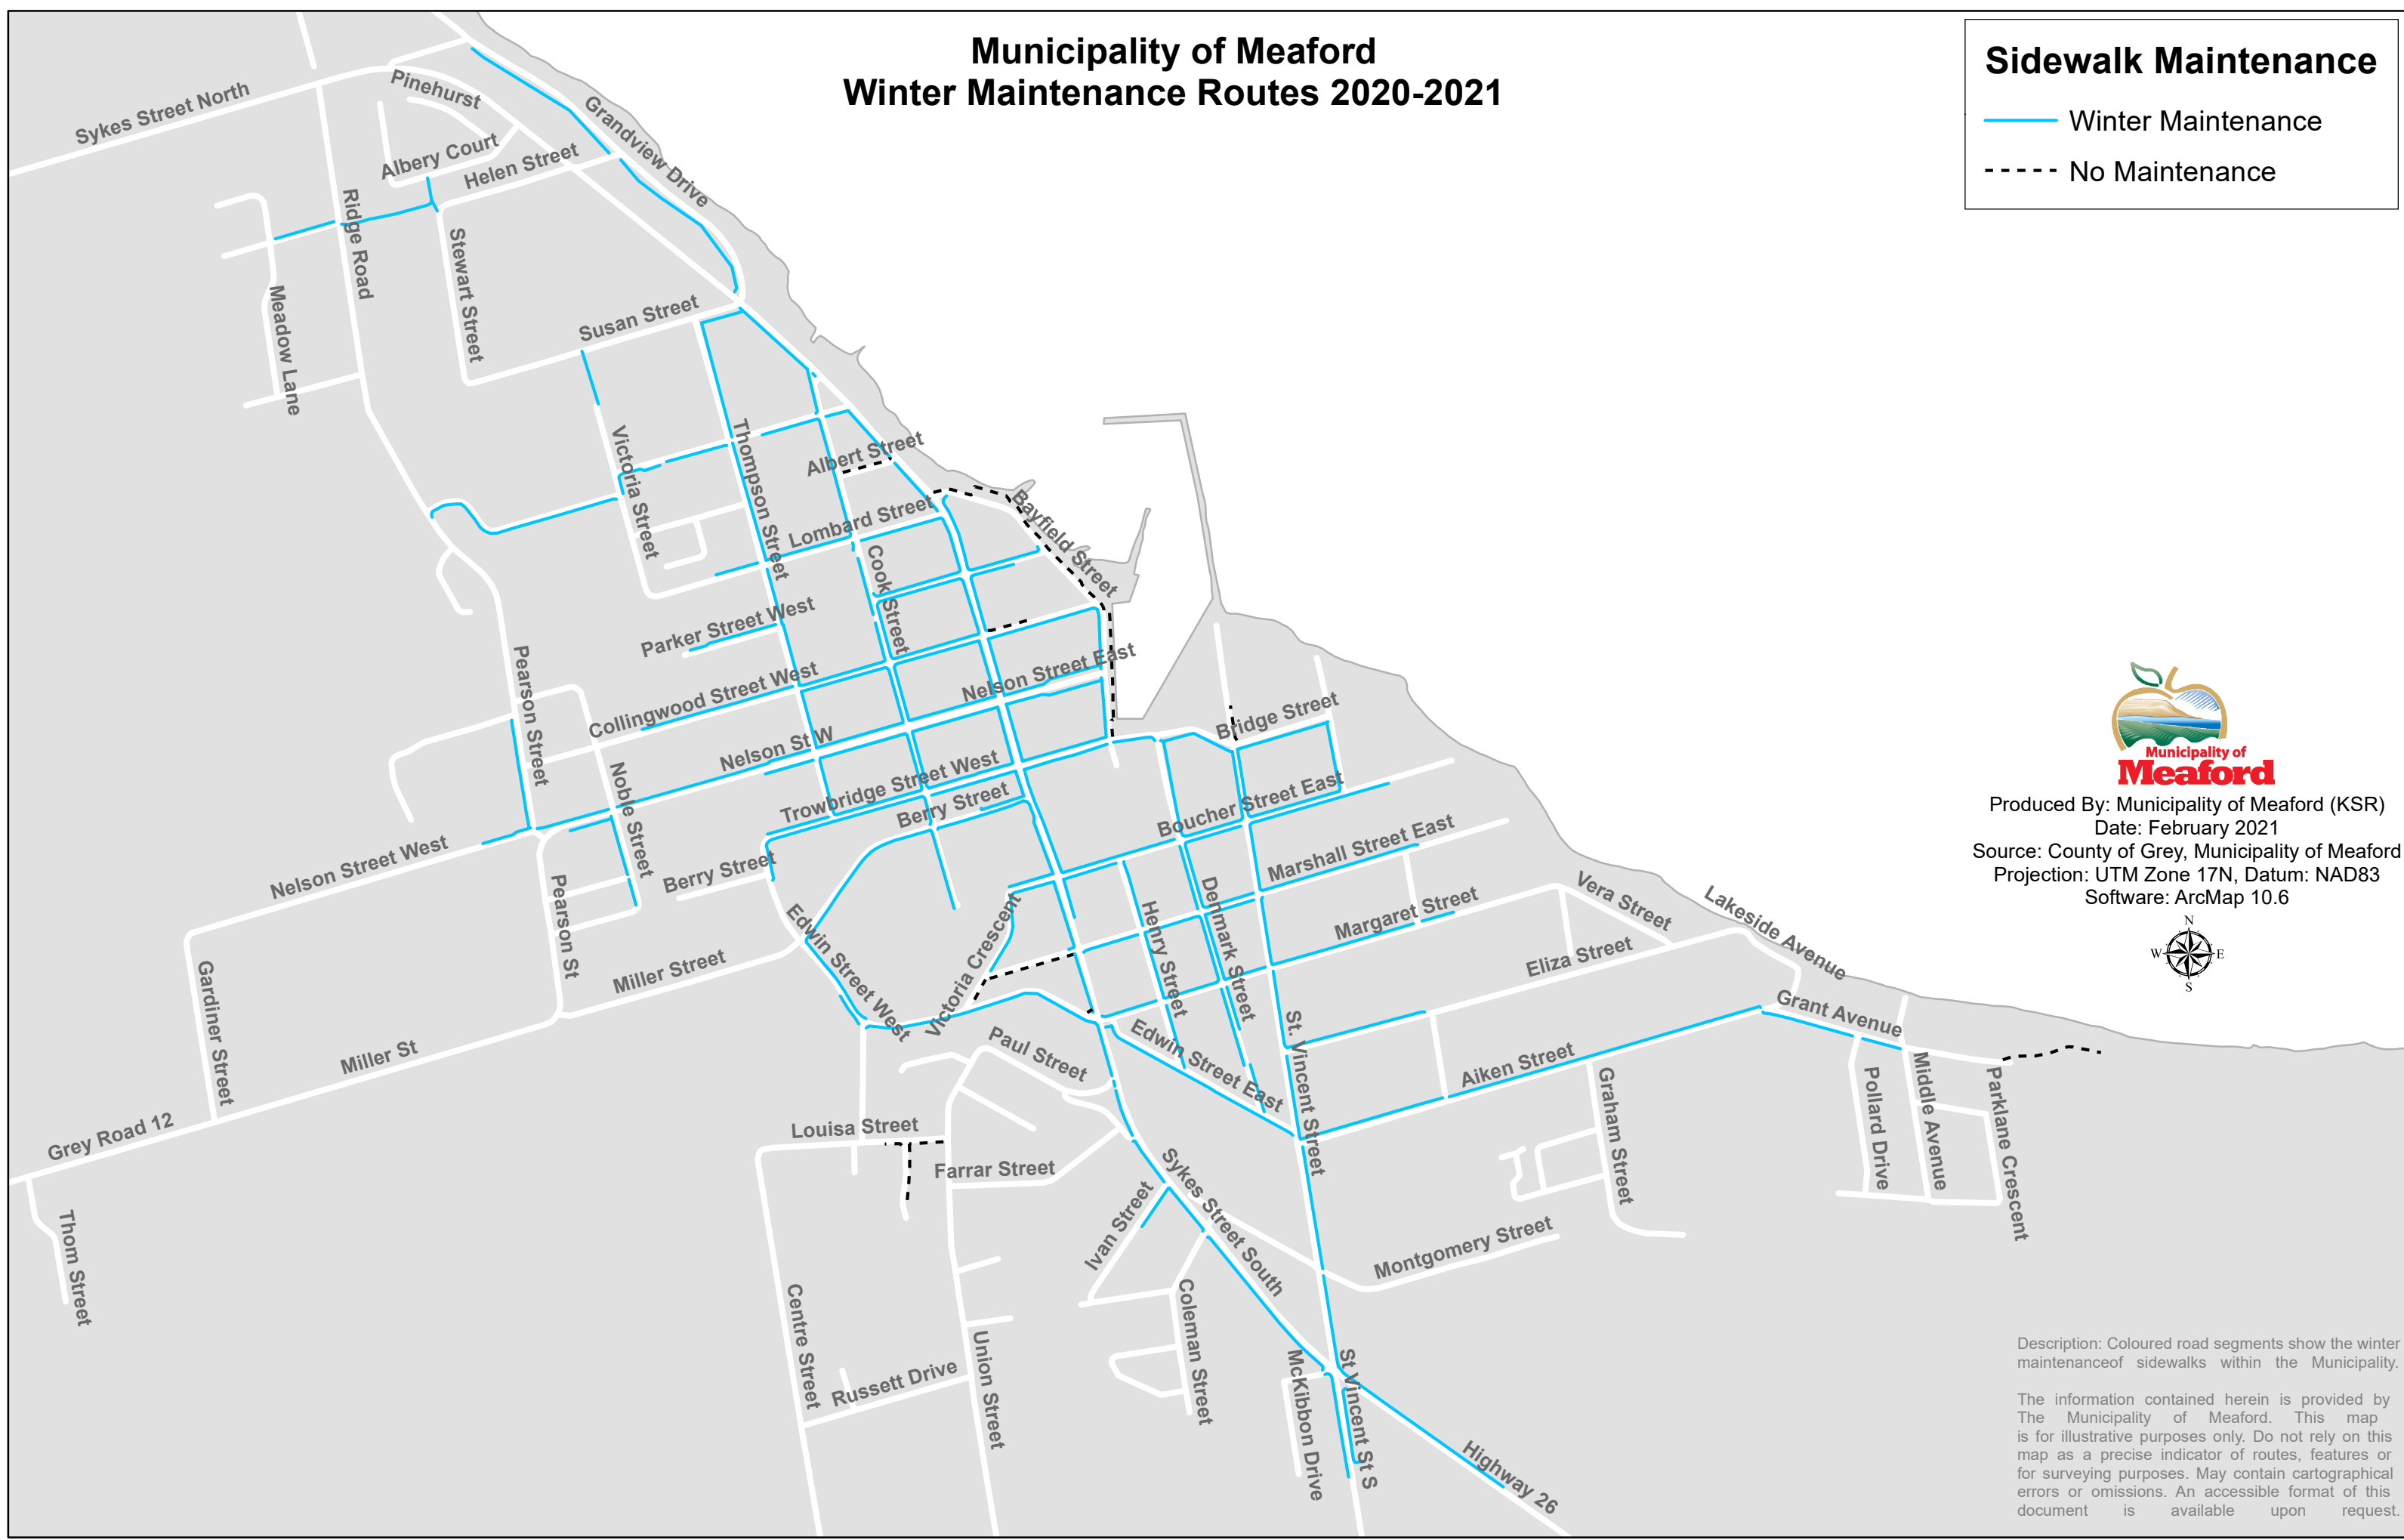

Municipality of Meaford Winter Maintenance Routes 2020-2021

Sidewalk Maintenance

- Winter Maintenance
- - - - No Maintenance

Municipality of Meaford

Produced By: Municipality of Meaford (KSR)
 Date: February 2021
 Source: County of Grey, Municipality of Meaford
 Projection: UTM Zone 17N, Datum: NAD83
 Software: ArcMap 10.6

Description: Coloured road segments show the winter maintenance of sidewalks within the Municipality.

The information contained herein is provided by The Municipality of Meaford. This map is for illustrative purposes only. Do not rely on this map as a precise indicator of routes, features or for surveying purposes. May contain cartographical errors or omissions. An accessible format of this document is available upon request.