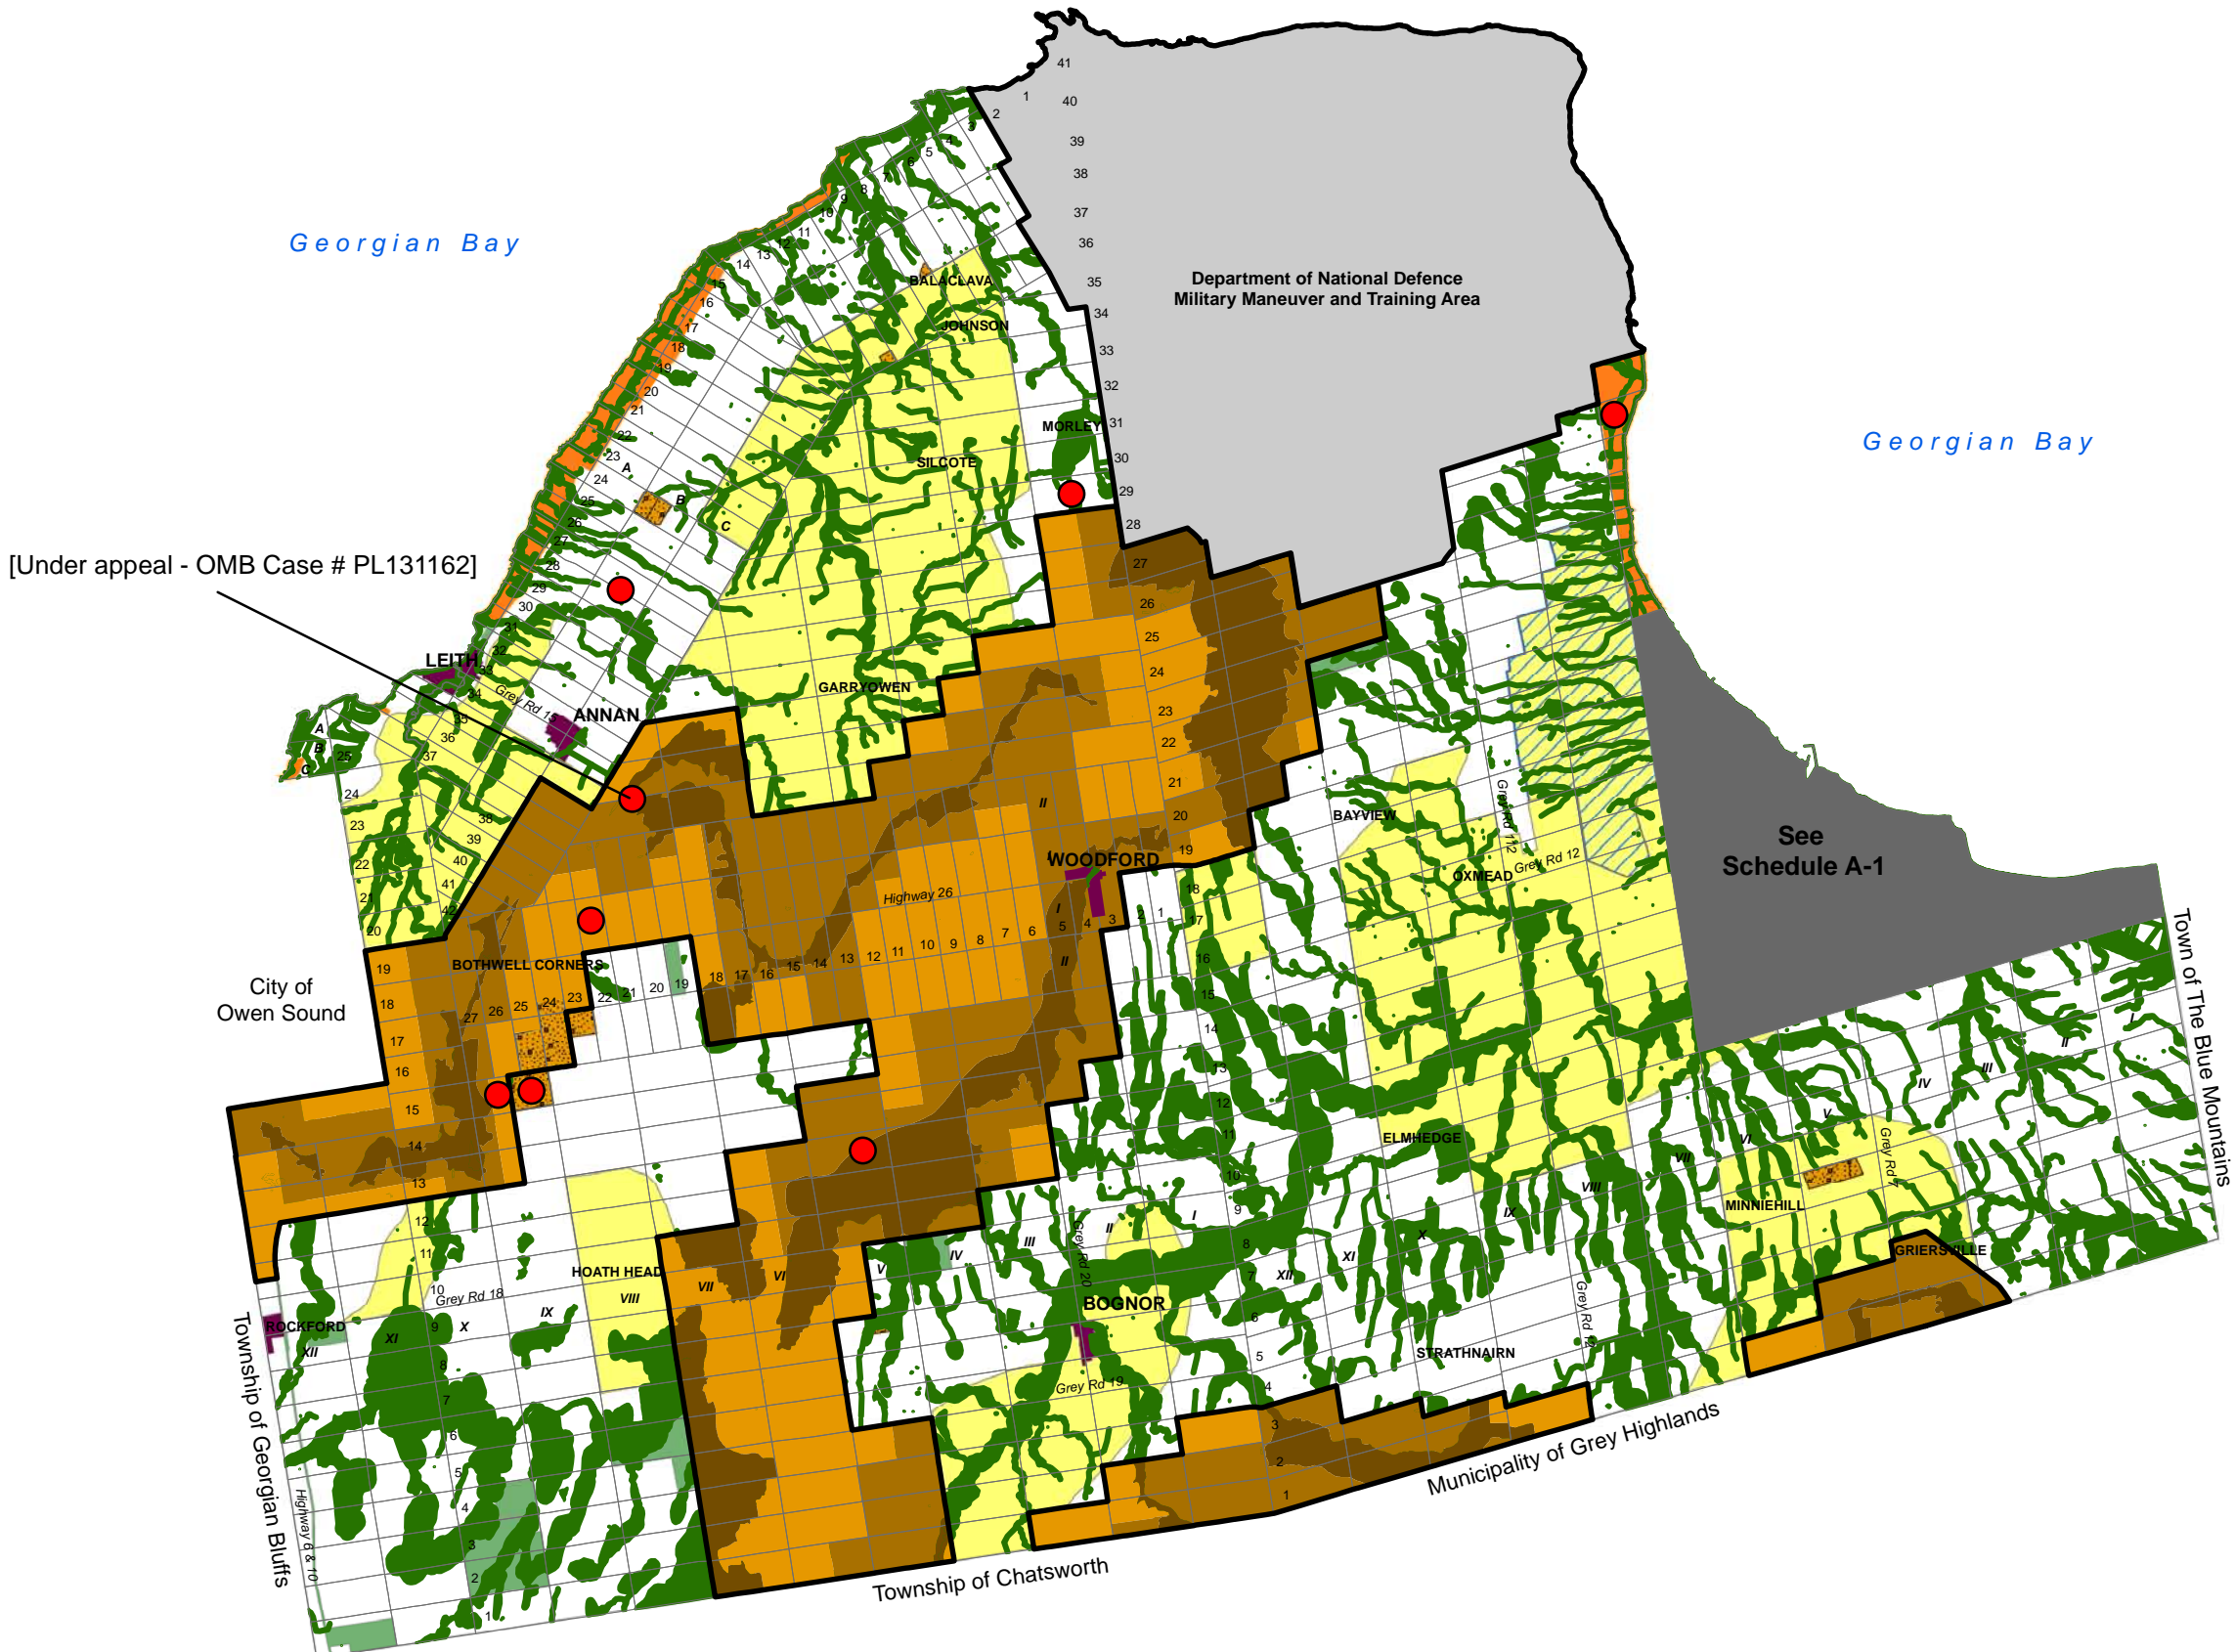

Municipality of Meaford Official Plan Schedule A Land Use

Legend

- Environmental Protection
- Federal Lands
- Shoreline
- Rural Settlement Area
- Rural
- Agricultural
- Specialty Agricultural
- Mineral Resource Extraction Area
- Major Open Space
- Waste Disposal Site - Closed

Niagara Escarpment

- Escarpment Plan Boundary
- Natural Area
- Protection Area
- Rural Area

Source of Information: County of Grey, OMAFRA, Niagara Escarpment Commission, GSCA and MNR.