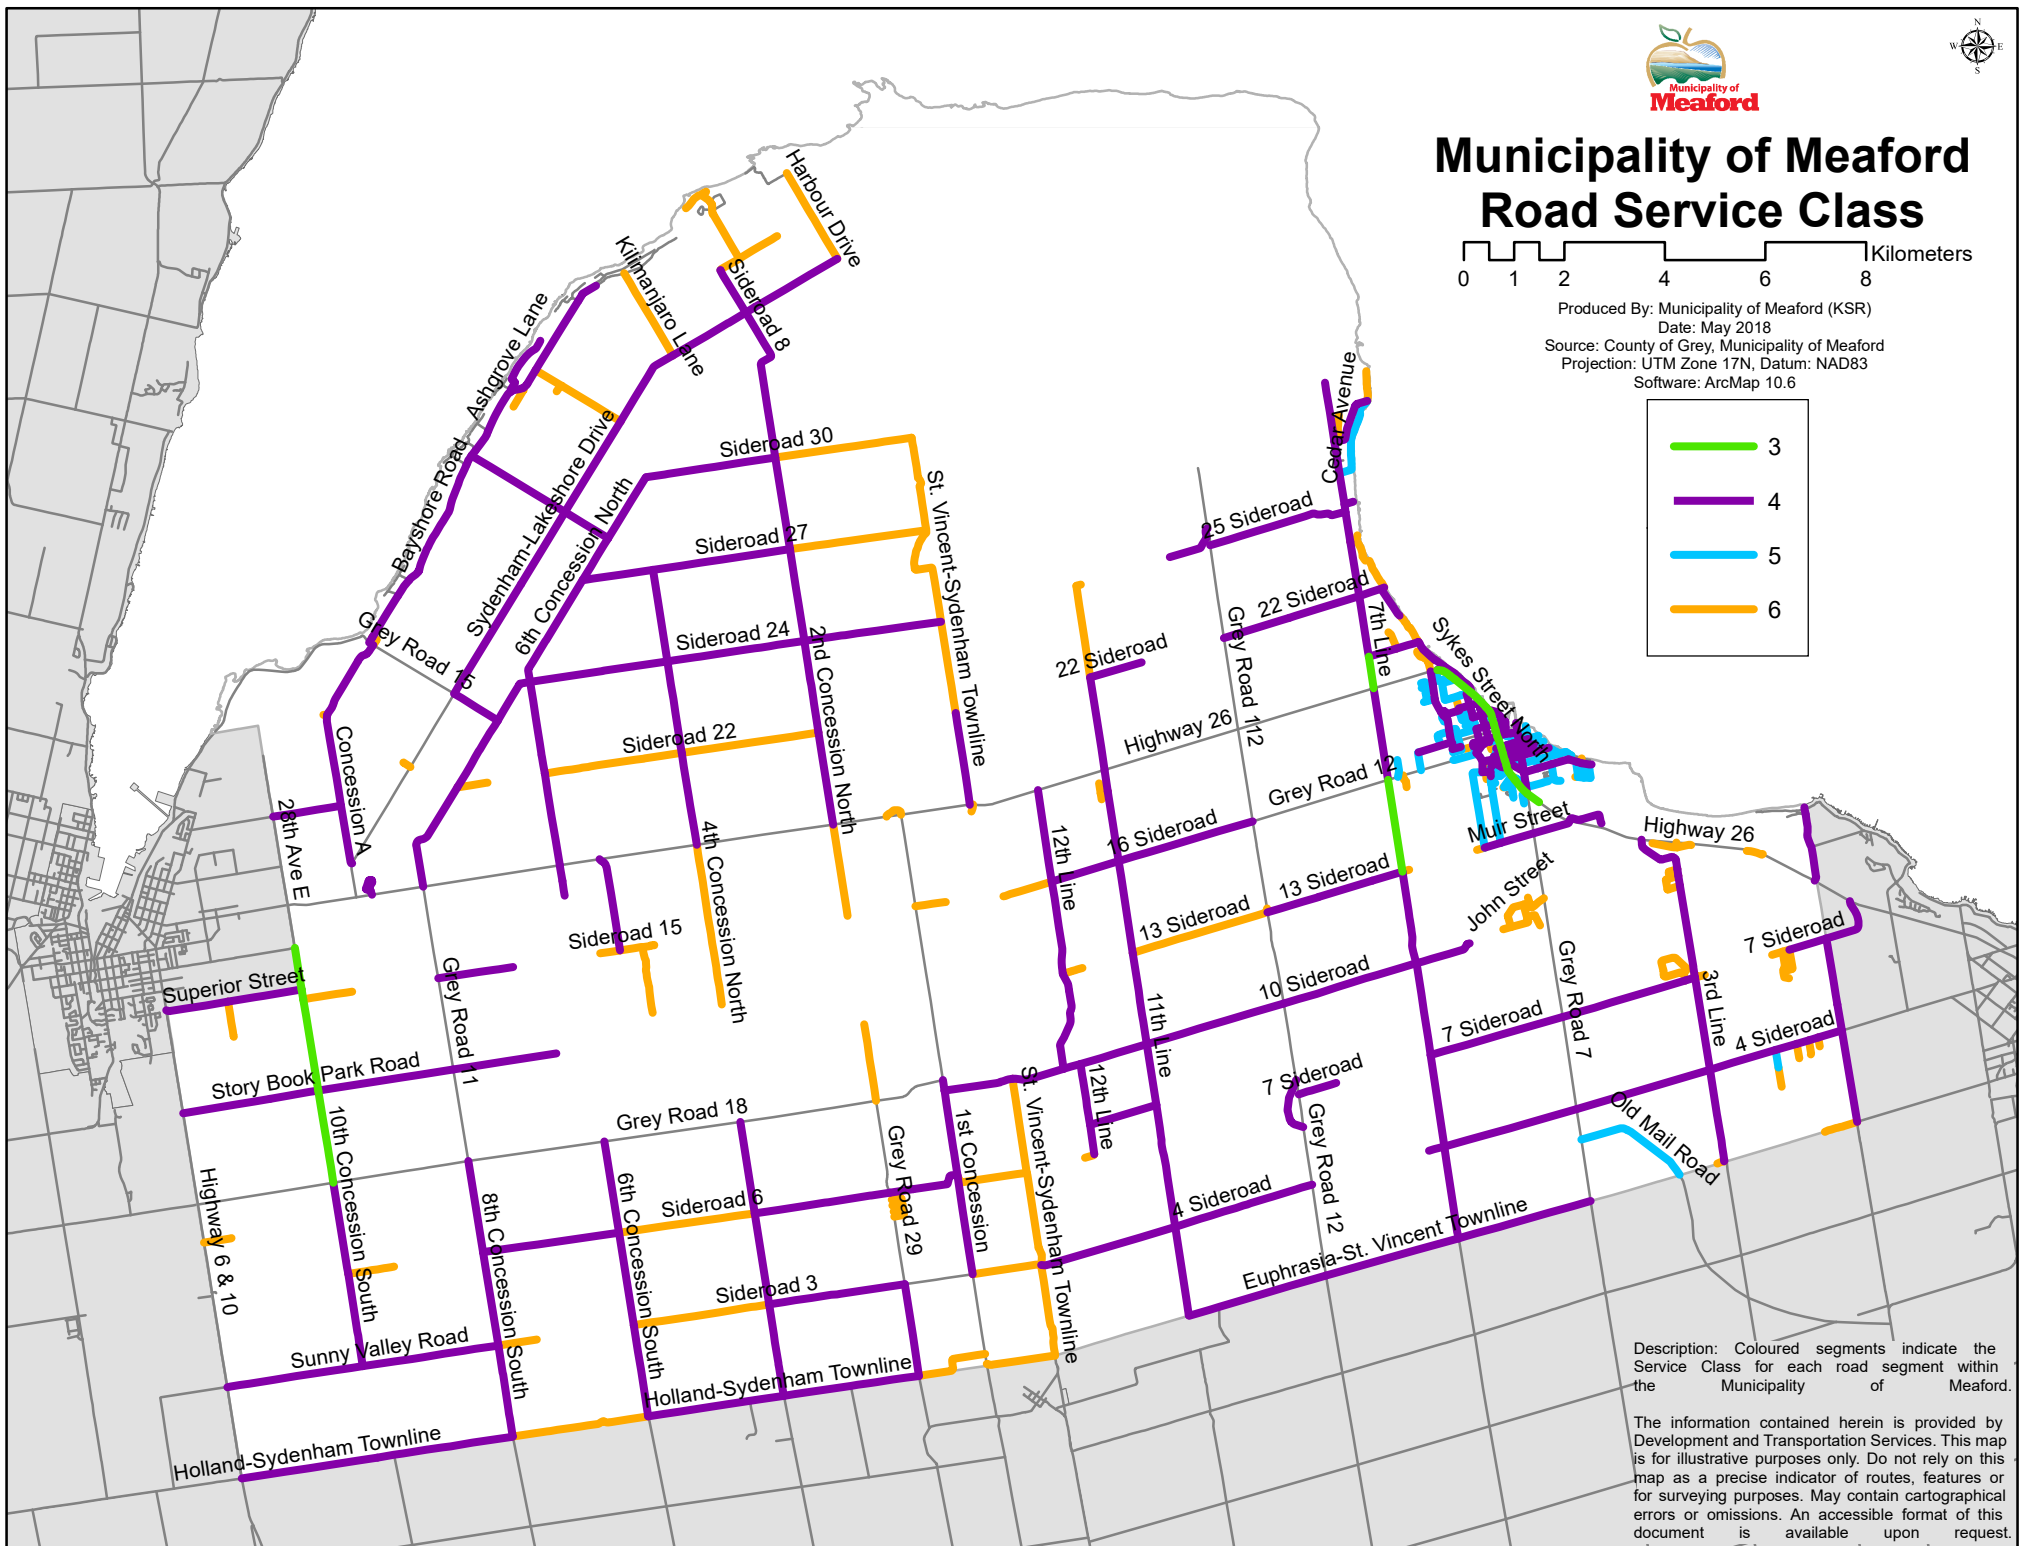

# Municipality of Meaford

## Road Service Class

Produced By: Municipality of Meaford (KSR)  
 Date: May 2018  
 Source: County of Grey, Municipality of Meaford  
 Projection: UTM Zone 17N, Datum: NAD83  
 Software: ArcMap 10.6

Description: Coloured segments indicate the Service Class for each road segment within the Municipality of Meaford.

The information contained herein is provided by Development and Transportation Services. This map is for illustrative purposes only. Do not rely on this map as a precise indicator of routes, features or for surveying purposes. May contain cartographical errors or omissions. An accessible format of this document is available upon request.