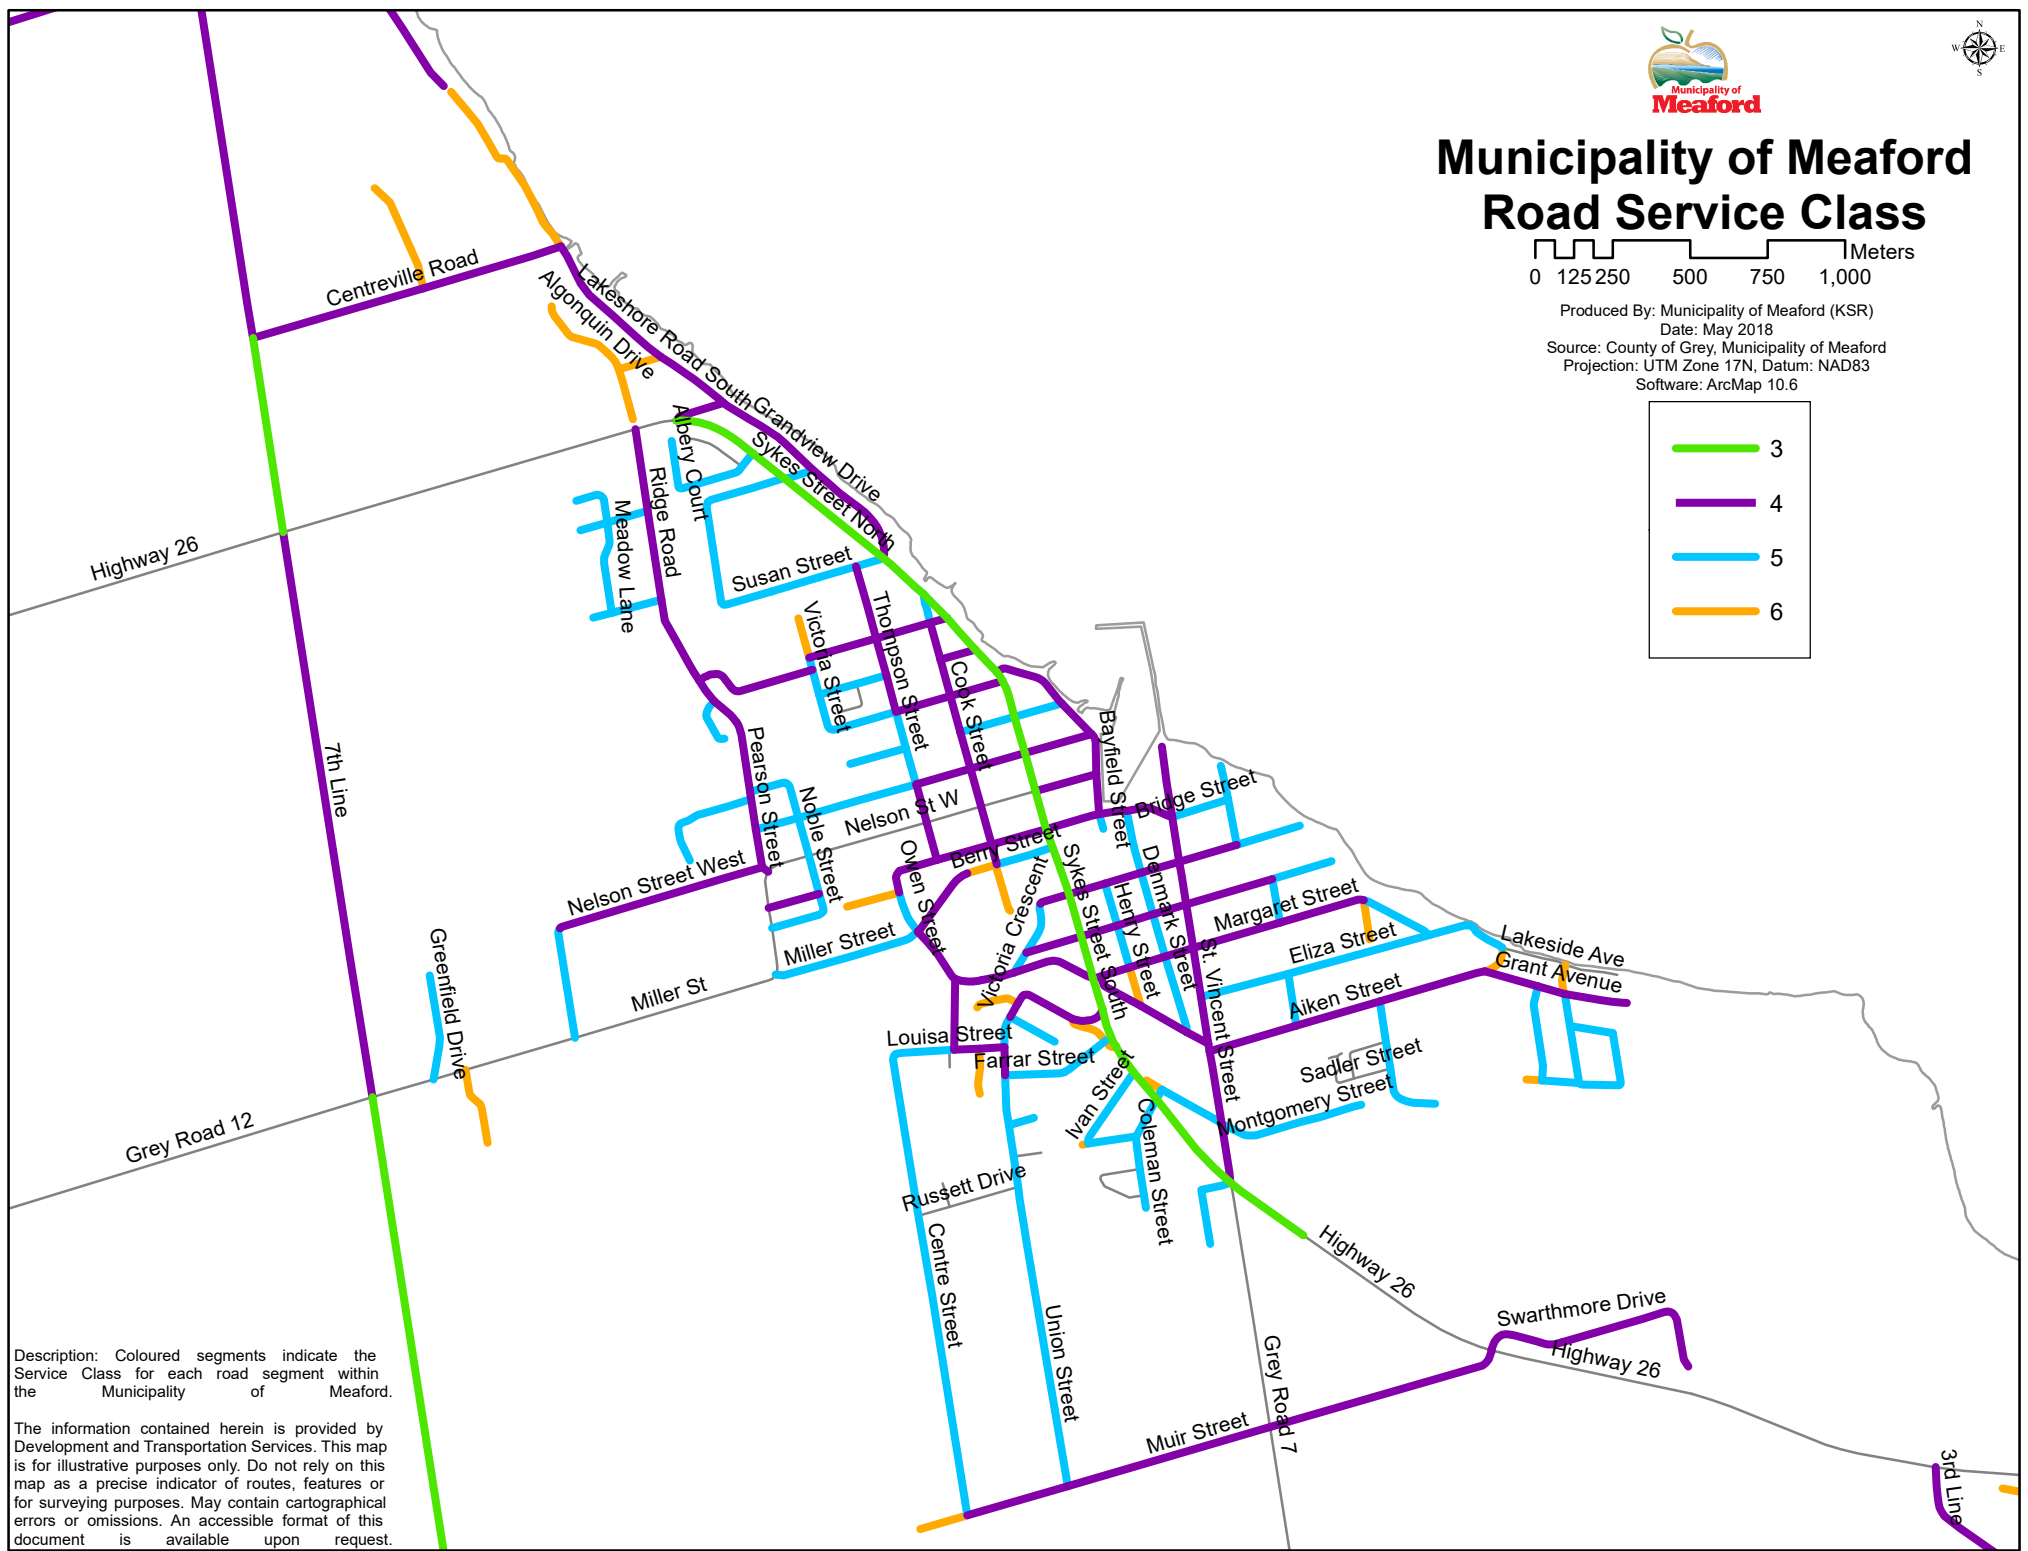

Municipality of Meaford Road Service Class

Produced By: Municipality of Meaford (KSR)
Date: May 2018
Source: County of Grey, Municipality of Meaford
Projection: UTM Zone 17N, Datum: NAD83
Software: ArcMap 10.6

Description: Coloured segments indicate the Service Class for each road segment within the Municipality of Meaford.

The information contained herein is provided by Development and Transportation Services. This map is for illustrative purposes only. Do not rely on this map as a precise indicator of routes, features or for surveying purposes. May contain cartographical errors or omissions. An accessible format of this document is available upon request.