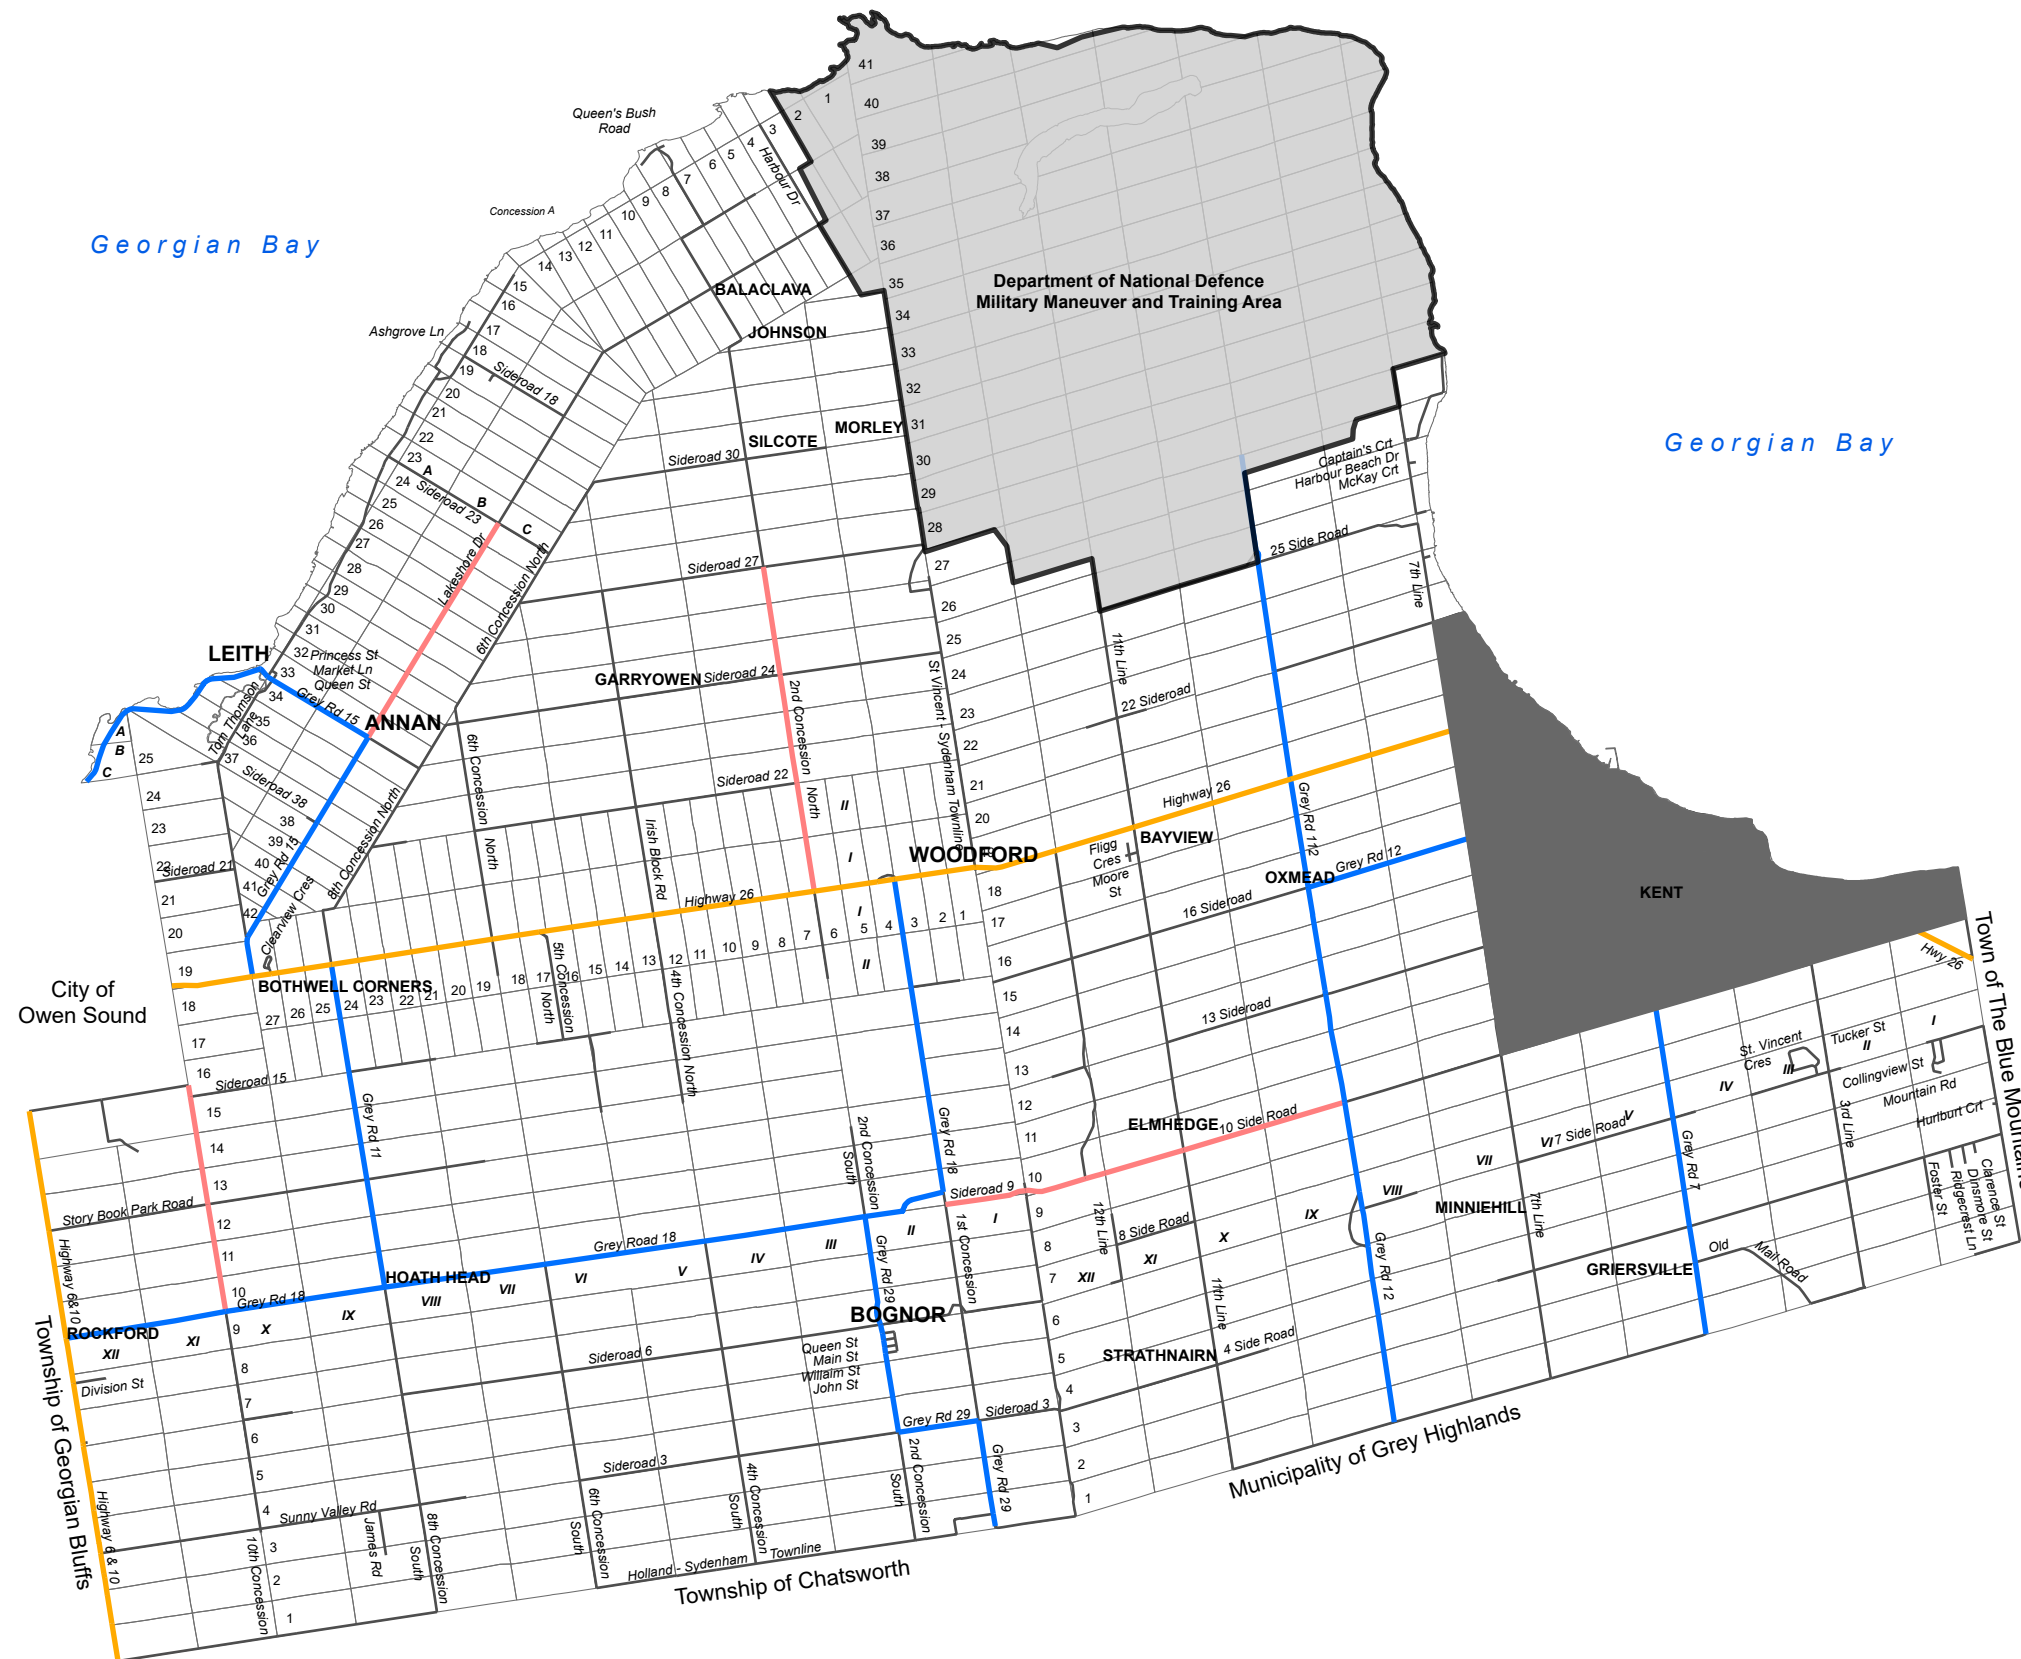

Municipality of Meaford

Draft Official Plan

Schedule C

Transportation

Legend

-  Federal Lands
-  Provincial Highway
-  Grey County Road
-  Connecting Link
-  Collector Road
-  Local Road

Source of Information: County of Grey, Niagara Escarpment Commission, GSCA and Province of Ontario.